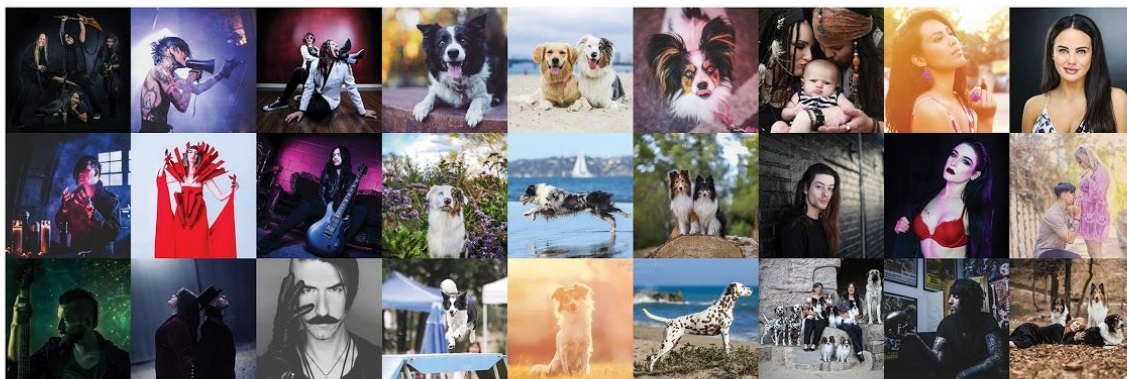

Deliquesce Flux Photography

PORTRAITS

LOCATION OR STUDIO
40 IMAGES PER HOUR
EDITING INCLUDED
PRIVATE ONLINE GALLERY
PRINTS & PRODUCTS AVAILABLE
\$199 PER HOUR

ENGAGEMENT

LOCATION OR STUDIO
40 IMAGES PER 1.5 HOURS
EDITING INCLUDED
PRIVATE ONLINE GALLERY
\$30 PRINT CREDIT
\$389 PER 1.5 HOURS

FAMILY

LOCATION OR STUDIO
40 IMAGES PER HOUR
EDITING INCLUDED
PRIVATE ONLINE GALLERY
PRINTS & PRODUCTS AVAILABLE
\$199 PER HOUR

WWW.DELIQUESCEFLUX.COM | (818) 535 - 1223 | @ANABELDFLUX

Deliquesce Flux Photography

LIFE STAGES

LOCATION OR STUDIO
1.5 HOUR SESSION EVERY 3 MONTHS
EDITING INCLUDED
PRIVATE ONLINE GALLERY
\$30 PRINT CREDIT
\$699

Deliquesce Flux Photography

HEAD SHOTS

ONE HOUR SESSION
LOCATION OR STUDIO
20 EDITED IMAGES PER HOUR
EDITING INCLUDED
PRIVATE ONLINE GALLERY
THREE 8X10 INDUSTRY PRINTS