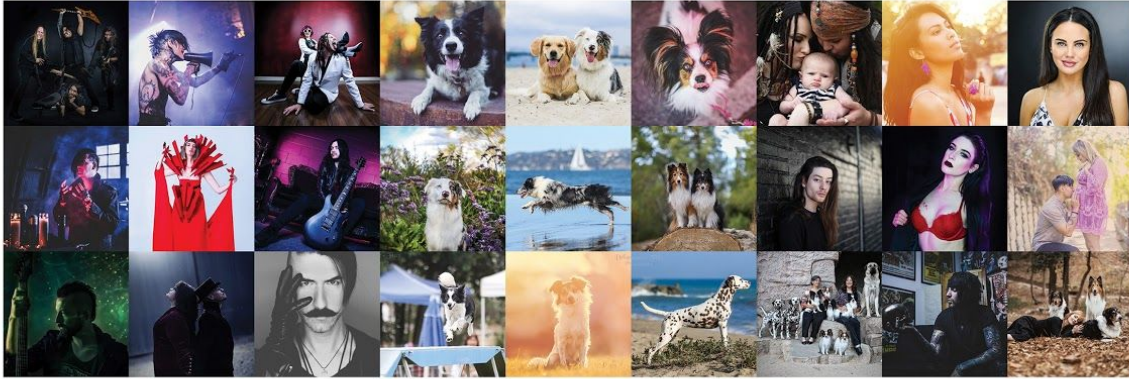

FAMILY

LOCATION OR STUDIO
40 IMAGES PER HOUR
EDITING INCLUDED
PRIVATE ONLINE GALLERY
PRINTS & PRODUCTS AVAILABLE
\$199 PER HOUR

WWW.DELIQUESCEFLUX.COM | (818) 535 - 1223 | @ANABELDFLUX

Deliquesce Flux Photography

PORTRAITS

LOCATION OR STUDIO
40 IMAGES PER HOUR
EDITING INCLUDED
PRIVATE ONLINE GALLERY
PRINTS & PRODUCTS AVAILABLE
\$199 PER HOUR

SPORT EVENTS

FULL DAY OF COVERAGE
A LA CARTE SELECTION
EDITING INCLUDED
PRIVATE ONLINE GALLERY
PRINTS & PRODUCTS AVAILABLE
A LA CARTE

LIFE STAGES

LOCATION OR STUDIO
1.5 HOUR SESSION EVERY 3 MONTHS
EDITING INCLUDED
PRIVATE ONLINE GALLERY
\$30 PRINT CREDIT
\$699

Deliquesce Flux Photography

HEAD SHOTS

ONE HOUR SESSION
LOCATION OR STUDIO
20 EDITED IMAGES PER HOUR
EDITING INCLUDED
PRIVATE ONLINE GALLERY
THREE 8X10 INDUSTRY PRINTS